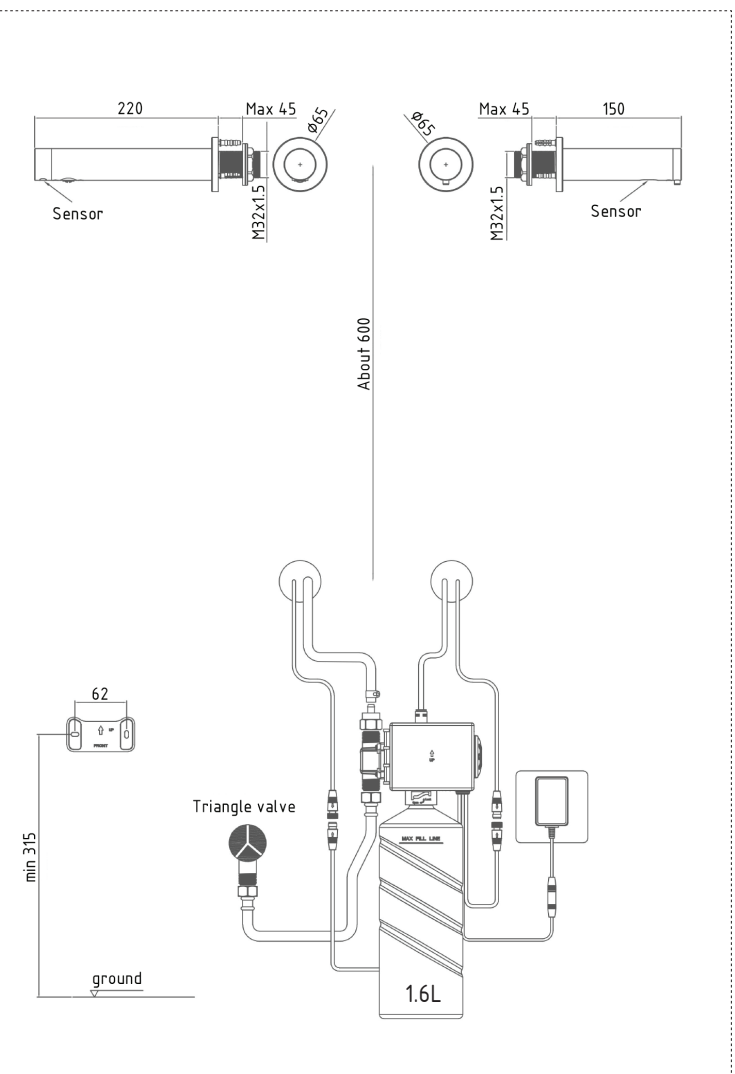

Touchless faucet and soap dispenser Delta B set

299-3202-5X

DESCRIPTION

Automatic touchless faucets and soap dispensers are hygienic and water efficient solution for your bathroom or public restrooms, such as schools, hospitals, airports, restaurants, shopping malls, cinemas. Using sensor beams the automatic faucet or soap dispenser determines when an object is in front of it and automatically turns on and automatically turn off when there is no motion.

SPECIFICATION

Type	wall-mounted faucet and soap dispenser
Sensor type	Infra-red(IR) sensor activation
Flow rate	2.0 l/min
Power supply	AC (110-240V)+DC (6V - 4x1.5V alkaline battery)
Power consumption (faucet)	Active modes≤3.5W, Standby modes≤ 0.8mW
Power consumption (soap dispenser)	Active modes≤3.5W Standby modes≤ 0.5mW
Sensing distance	10-30 cm (adjustable by regular magnet)
Cleaning liquids type	liquid soap, foaming soap, desinfectant
Warranty	2 years
Certificate	WRAS and CE approved, UKCA, SAA, UL

TECHNICAL DATA

POSSIBLE SURFACE FINISHING

<p>Chrome plated (CP)</p> <p>299-3202-51</p>	<p>Black mat (BM)</p> <p>299-3202-52</p>
<p>Brushed Nickel (BN)</p> <p>299-3202-53</p>	<p>Brushed Gold (BG)</p> <p>299-3202-54</p>