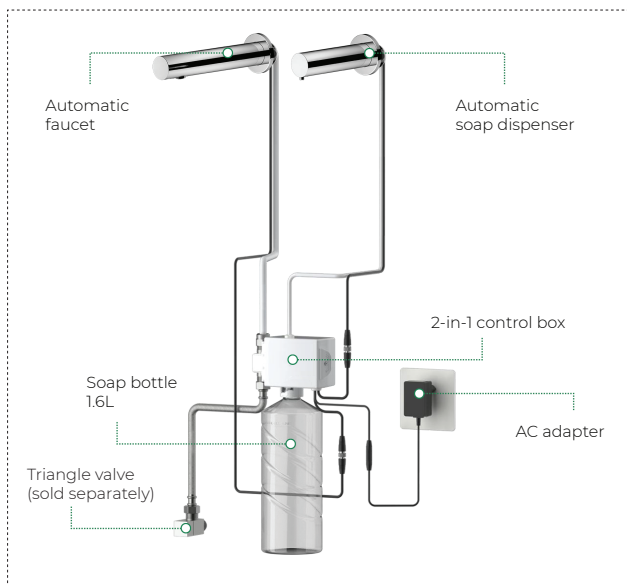

TECHNICAL DATA

POSSIBLE SURFACE FINISHING

Chrome plated (CP) 299-3202-51	Black mat (BM) 299-3202-52
Brushed Nickel (BN) 299-3202-53	Brushed Gold (BG) 299-3202-54